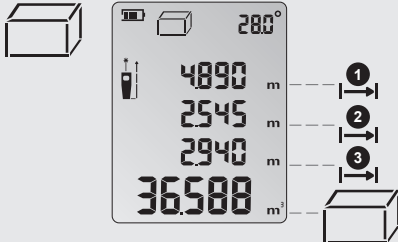

QRG

FLUKE®

405/408/410 Laser Distance Meter

1x

2x

3x

4x

5x

6x

7x