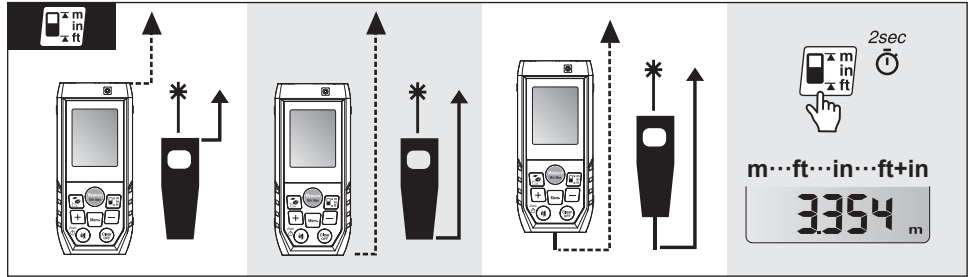

QRG

FLUKE®

405/408/410 Laser Distance Meter

1x

2x

3x

4x

5x