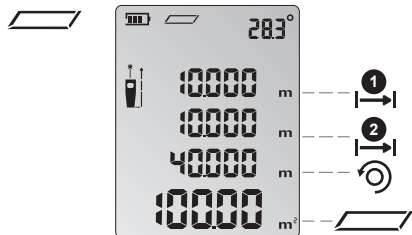

QRG

FLUKE®

405/408/410 Laser Distance Meter

1x

2x

3x

4x

5x