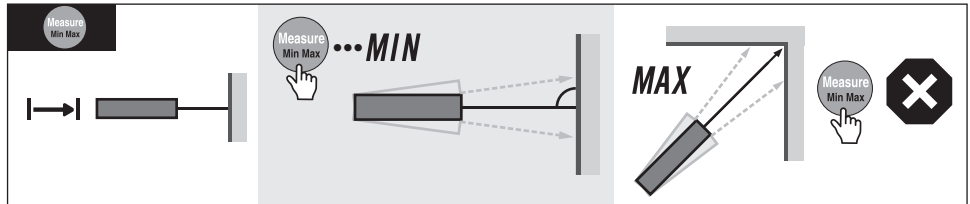

QRG

FLUKE®

405/408/410 Laser Distance Meter

1x

2x

3x

4x

5x

6x

7x