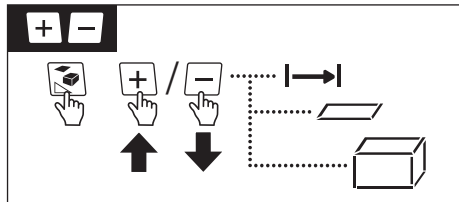

QRG

FLUKE®

405/408/410 Laser Distance Meter

1x

2x

3x

4x

5x