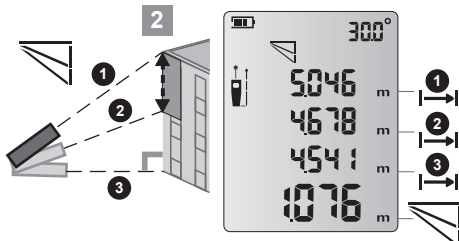

QRG

FLUKE®

405/408/410 Laser Distance Meter

1x

2x

3x

4x

5x