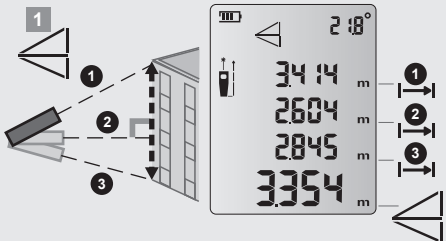

QRG

FLUKE®

405/408/410 Laser Distance Meter

1x

2x

3x

4x

5x