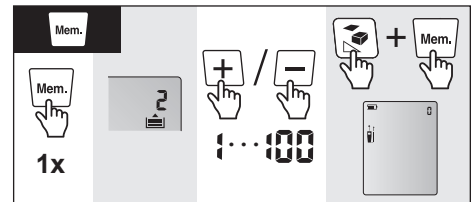

QRG

FLUKE®

405/408/410 Laser Distance Meter

1x

2x

3x

4x

5x