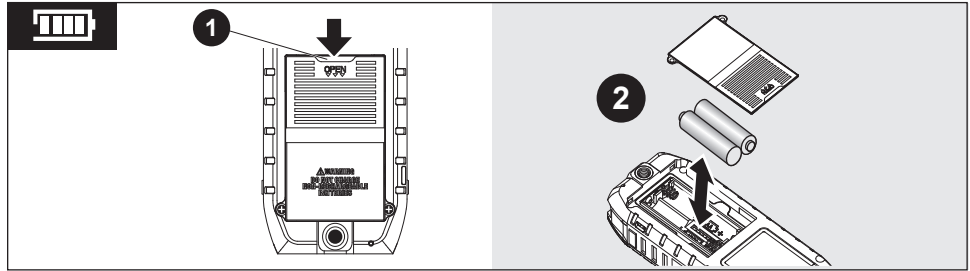

QRG

FLUKE®

405/408/410 Laser Distance Meter

1x

2x

3x

4x

5x

6x

7x