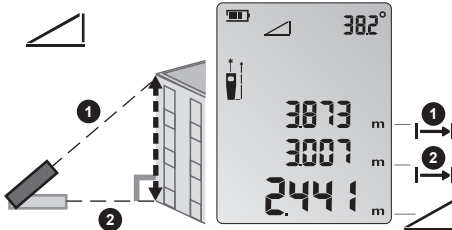

QRG

FLUKE®

405/408/410 Laser Distance Meter

1x

2x

3x

4x

5x